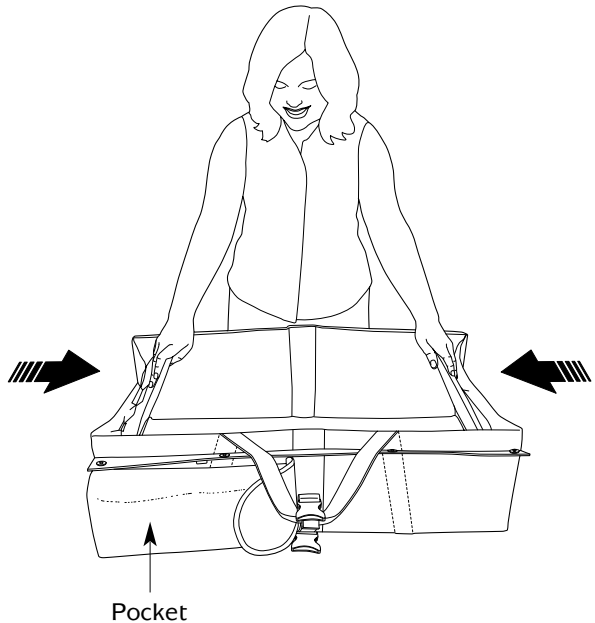

CLOSING THE TRAVEL TOT LITE

Note: Ensure that the handles are released from the velcro straps and tucked inside the Travel Tot Lite before folding. Also ensure that the mattress is placed upside down in the base of the Travel Tot Lite.

Push the rigid short sides of the Travel Tot Lite inwards and down until they lie flat on the mattress. The long sides are pulled down by doing this and the Travel Tot Lite can now be folded back into the portable case.