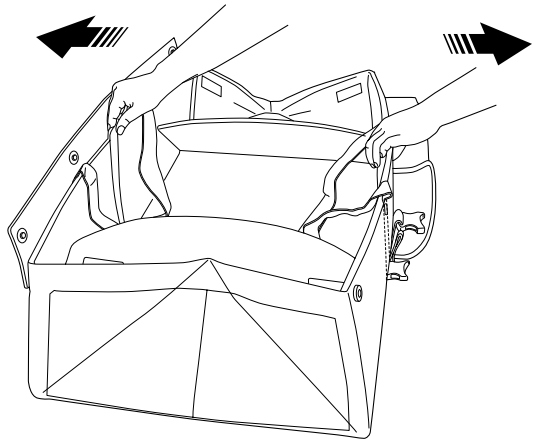

OPENING THE TRAVEL TOT LITE

Unfold the Travel Tot Lite by pulling open the two press studs.

Lay the Travel Tot Lite flat with the pockets facing upwards. Unfasten one buckle on the carrying handle and one buckle on the shoulder strap.

OPENING THE TRAVEL TOT LITE

Open the central flap by undoing the four press studs.

Grip the long folded sides of the Travel Tot Lite and pull them upwards and apart to elevate the tot sides.

OPENING THE TRAVEL TOT LITE