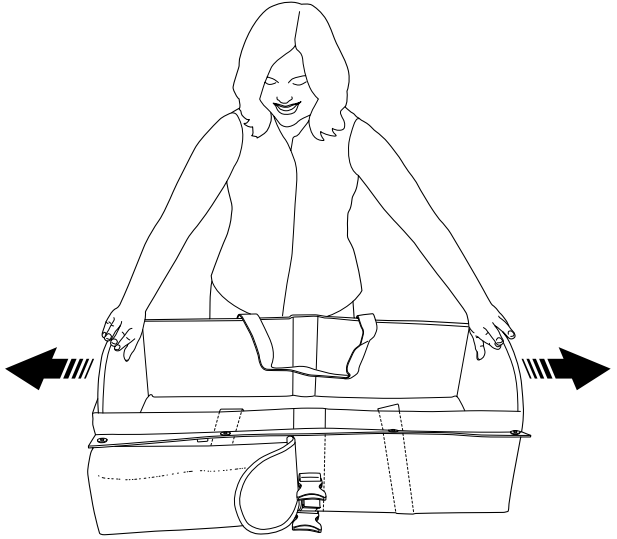

OPENING THE TRAVEL TOT LITE

Unfold the Travel Tot Lite by pulling open the two press studs.

Lay the Travel Tot Lite flat with the pockets facing upwards. Unfasten one buckle on the carrying handle and one buckle on the shoulder strap.

OPENING THE TRAVEL TOT LITE

Open the central flap by undoing the four press studs.

Grip the long folded sides of the Travel Tot Lite and pull them upwards and apart to elevate the tot sides.

OPENING THE TRAVEL TOT LITE

Push the short sides outwards ensuring that the velcro patches are correctly aligned and attached.

Secure the handles using the velcro straps located on the side of the Travel Tot Lite.

Caution: Before use, remove all packaging and plastic film protecting metal parts, handle and shoulder strap.

FITTING THE MATTRESS COVER

Open the Travel Tot Lite and remove the mattress.

Retrieve the mattress cover from one of the large pockets on the side of the Travel Tot Lite.

Fit the mattress cover over the padded side of the mattress and return it to the Travel Tot Lite ensuring that the two elasticated straps are facing downwards.