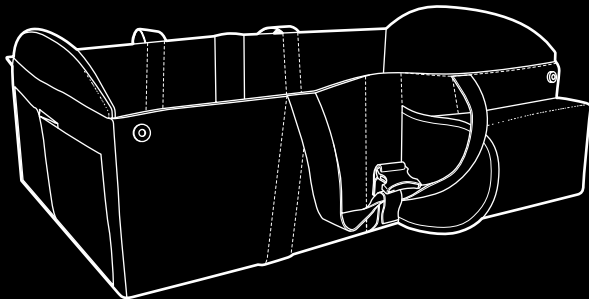

instructions

travel tot lite

IMPORTANT: Please read instructions carefully
and keep for future reference

Mamas & Papas