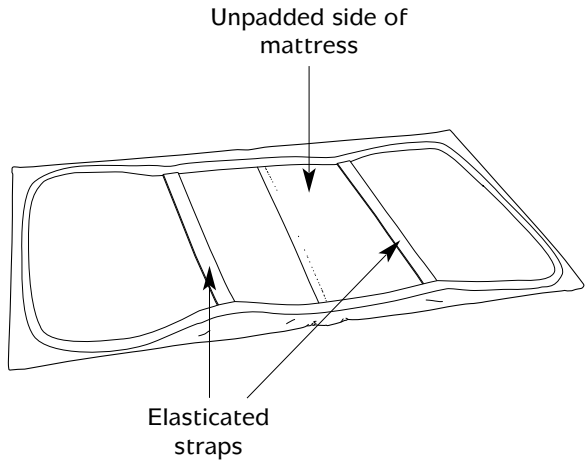

Push the short sides outwards ensuring that the velcro patches are correctly aligned and attached.

Secure the handles using the velcro straps located on the side of the Travel Tot Lite.

Caution: Before use, remove all packaging and plastic film protecting metal parts, handle and shoulder strap.

FITTING THE MATTRESS COVER

Open the Travel Tot Lite and remove the mattress.

Retrieve the mattress cover from one of the large pockets on the side of the Travel Tot Lite.

Fit the mattress cover over the padded side of the mattress and return it to the Travel Tot Lite ensuring that the two elasticated straps are facing downwards.