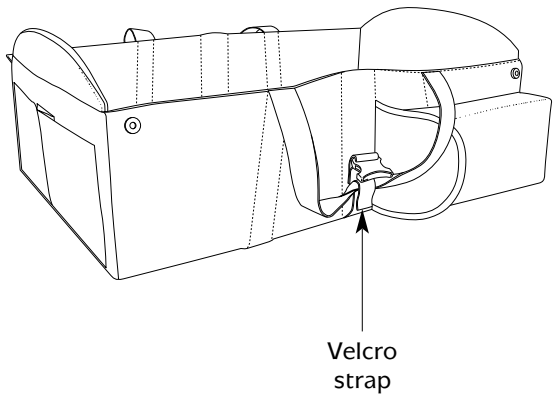

OPENING THE TRAVEL TOT LITE

Open the central flap by undoing the four press studs.

Grip the long folded sides of the Travel Tot Lite and pull them upwards and apart to elevate the tot sides.

OPENING THE TRAVEL TOT LITE

Push the short sides outwards ensuring that the velcro patches are correctly aligned and attached.

Secure the handles using the velcro straps located on the side of the Travel Tot Lite.

Caution: Before use, remove all packaging and plastic film protecting metal parts, handle and shoulder strap.

FITTING THE MATTRESS COVER

Open the Travel Tot Lite and remove the mattress.

Retrieve the mattress cover from one of the large pockets on the side of the Travel Tot Lite.

Fit the mattress cover over the padded side of the mattress and return it to the Travel Tot Lite ensuring that the two elasticated straps are facing downwards.