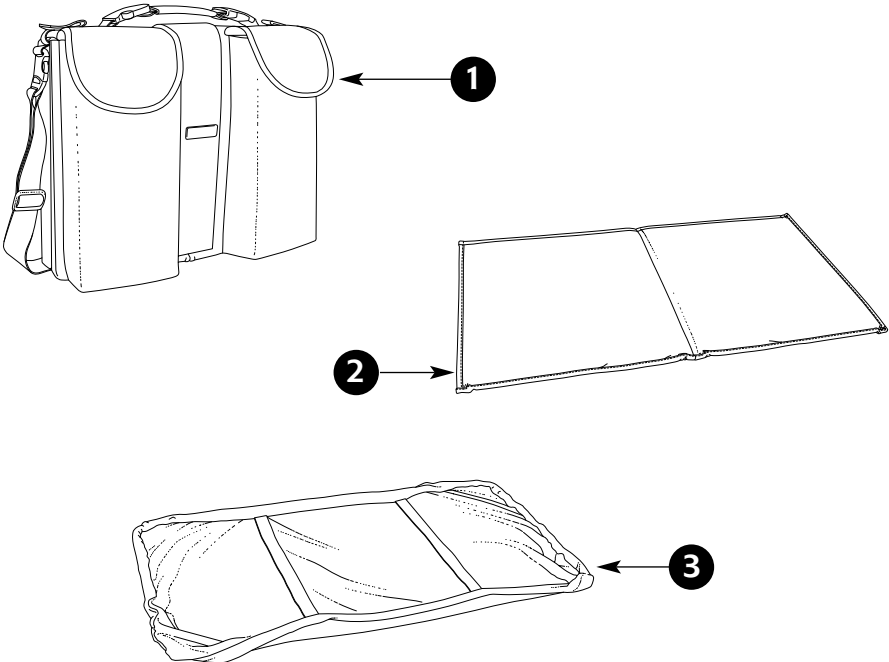

FEATURES

Item	Description	Qty	Item	Description	Qty
1	Travel Tot Lite	1	3	Mattress cover	2
2	Mattress	1