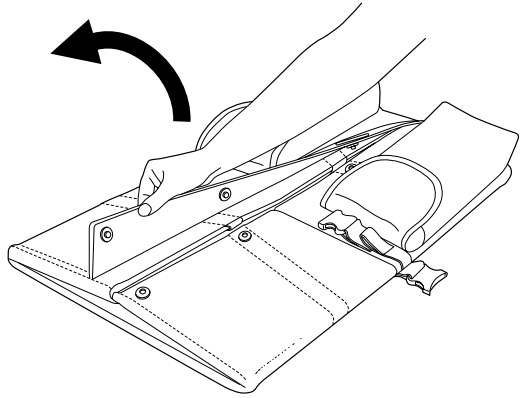

OPENING THE TRAVEL TOT LITE

Unfold the Travel Tot Lite by pulling open the two press studs.

Lay the Travel Tot Lite flat with the pockets facing upwards. Unfasten one buckle on the carrying handle and one buckle on the shoulder strap.

OPENING THE TRAVEL TOT LITE

Open the central flap by undoing the four press studs.

Grip the long folded sides of the Travel Tot Lite and pull them upwards and apart to elevate the tot sides.

OPENING THE TRAVEL TOT LITE

Push the short sides outwards ensuring that the velcro patches are correctly aligned and attached.

Secure the handles using the velcro straps located on the side of the Travel Tot Lite.

Caution: Before use, remove all packaging and plastic film protecting metal parts, handle and shoulder strap.