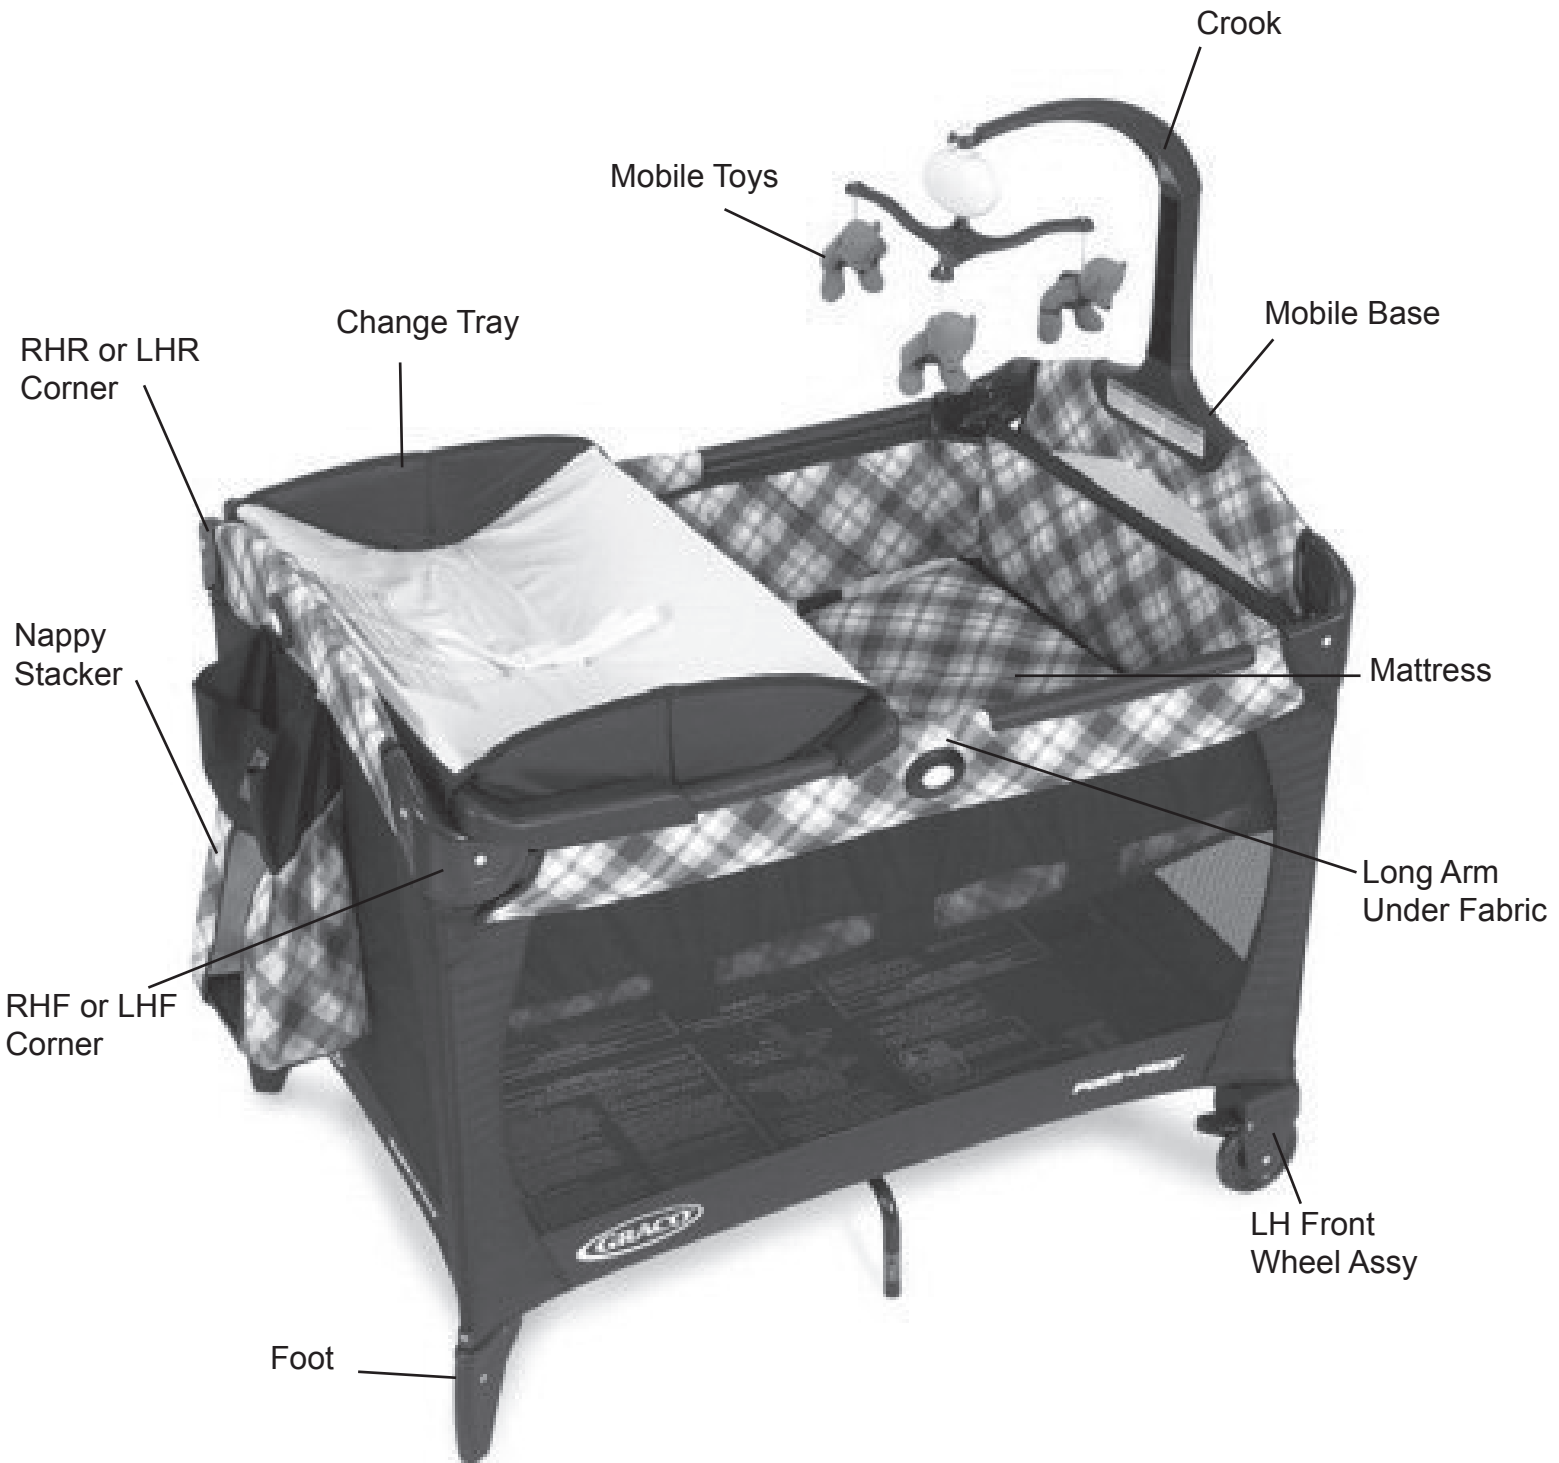

Graco: Pack n Play Contour 3 in 1

Not Shown
RHR Wheel Assy
Centre Locks