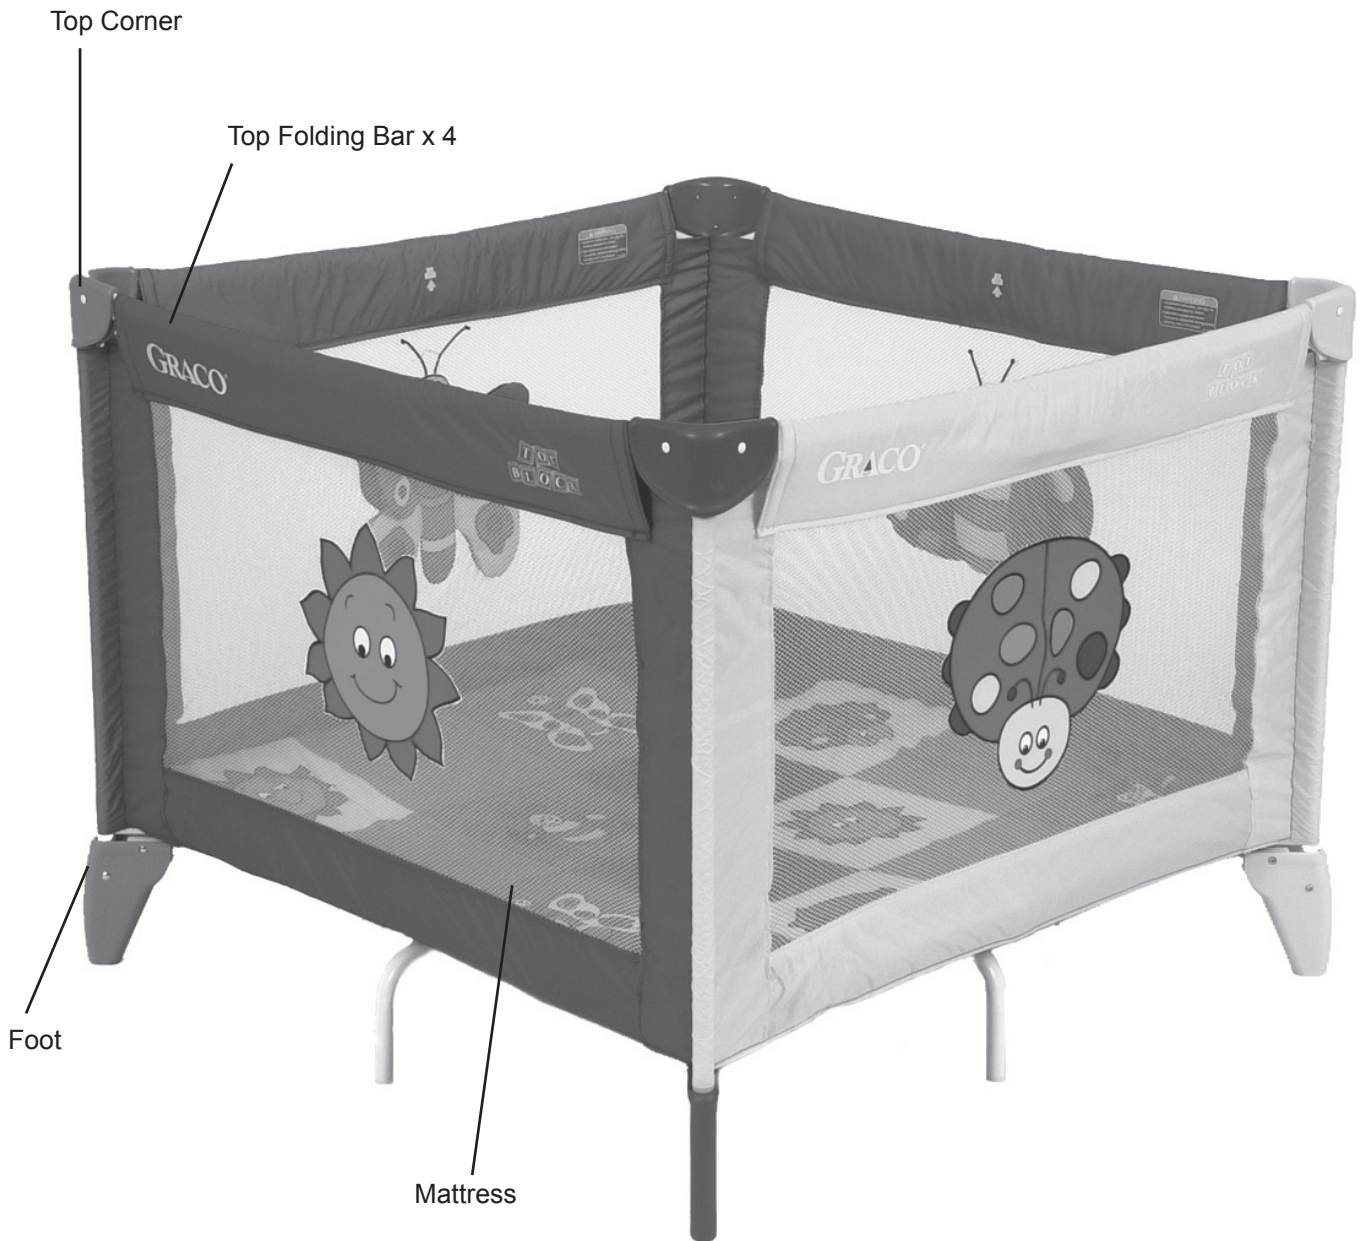

Graco: Tot Block GA9621

Not Shown:

Centre Lock Under Mattress